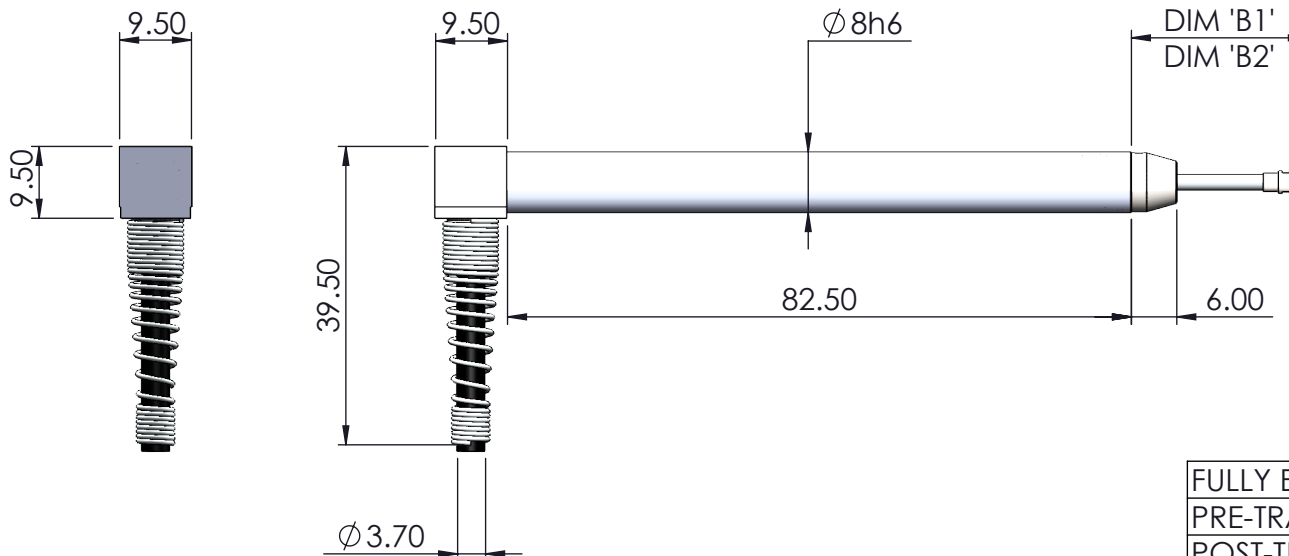

**AXIAL CABLE OUTLET - AW/5/S(H)**

**RADIAL CABLE OUTLET - AWR/5/S(H)**

FULLY EXTENDED DIM 'B1'	23.25
PRE-TRAVEL	0.30
POST-TRAVEL	0.70
FULLY RETRACTED DIM 'B2'	12.25