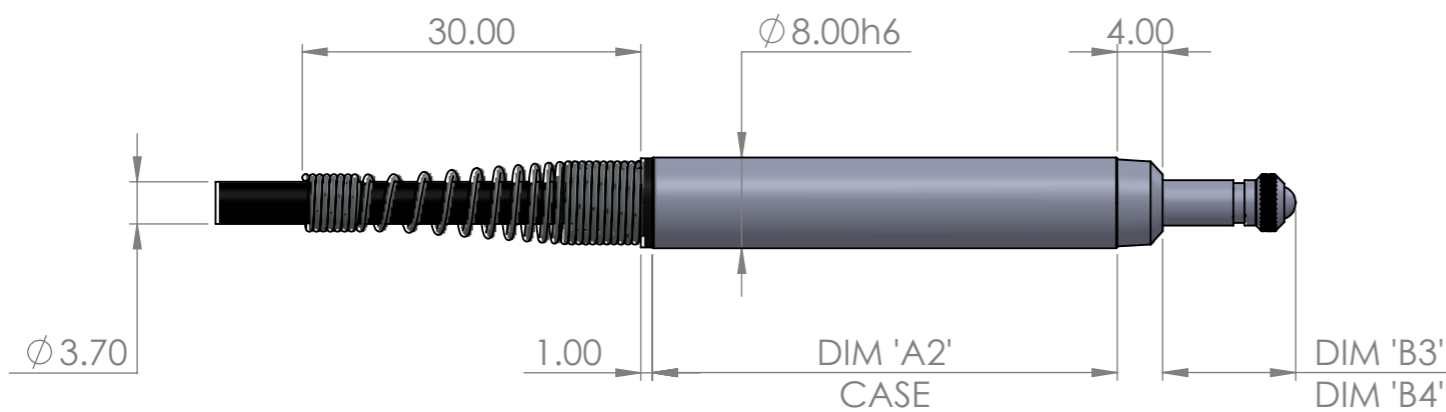

DSP/2-5/S Ø3.70 CABLE - TIP Ø3.00 SHORT REACH			
MEASUREMENT RANGE	2.00	4.00	5.00
CASE LENGTH DIM 'A1'	35.00	41.00	53.00
FULLY EXTENDED DIM 'B1'	13.00	15.80	18.00
PRE TRAVEL	0.15	0.15	0.15
POST TRAVEL	0.45	0.85	0.85
FULLY RETRACTED DIM 'B2'	10.40	10.80	12.00

DST/2-5/S Ø3.70 CABLE - TIP Ø3.00 SHORT REACH			
MEASUREMENT RANGE	2.00	4.00	5.00
CASE LENGTH DIM 'A2'	35.00	41.00	53.00
FULLY EXTENDED DIM 'B3'	9.00	11.80	14.00
PRE TRAVEL	0.15	0.15	0.15
POST TRAVEL	0.45	0.85	0.85
FULLY RETRACTED DIM 'B4'	6.40	6.80	8.00

STEYNING WAY • BOGNOR REGIS • SUSSEX • ENGLAND • PO22 9ST

DRAWING NUMBER
540002-426

TITLE
**DSP/2-5/S, DST/2-5/S
Ø3.70 CABLE SHORT REACH TIP**

E.D.C.R.

XXXXX

ISSUE

1

SOLARTRON PURSUES A POLICY OF CONTINUOUS DEVELOPMENT. SPECIFICATIONS IN THIS DOCUMENT MAY THEREFORE BE CHANGED WITHOUT NOTICE. DIMENSIONS ARE NOMINAL AND SPECIFIED IN MILLIMETRES