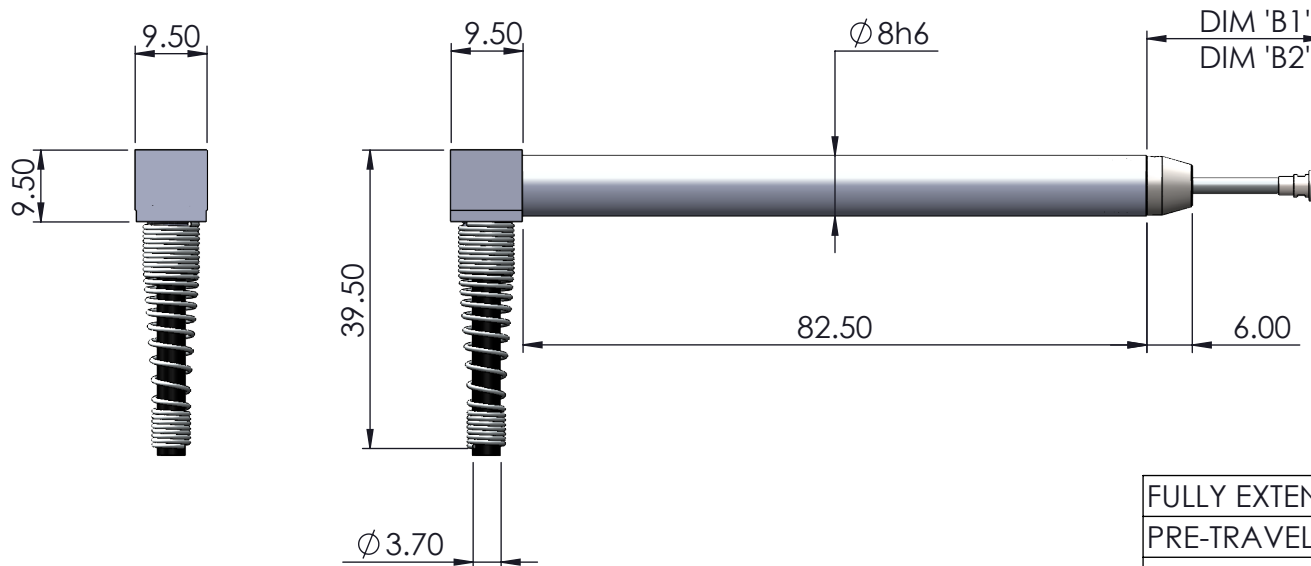

AXIAL CABLE OUTLET - DW/10/S

RADIAL CABLE OUTLET - DWR/10/S

FULLY EXTENDED DIM 'B1'	23.25
PRE-TRAVEL	0.15
POST-TRAVEL	0.85
FULLY RETRACTED DIM 'B2'	12.25