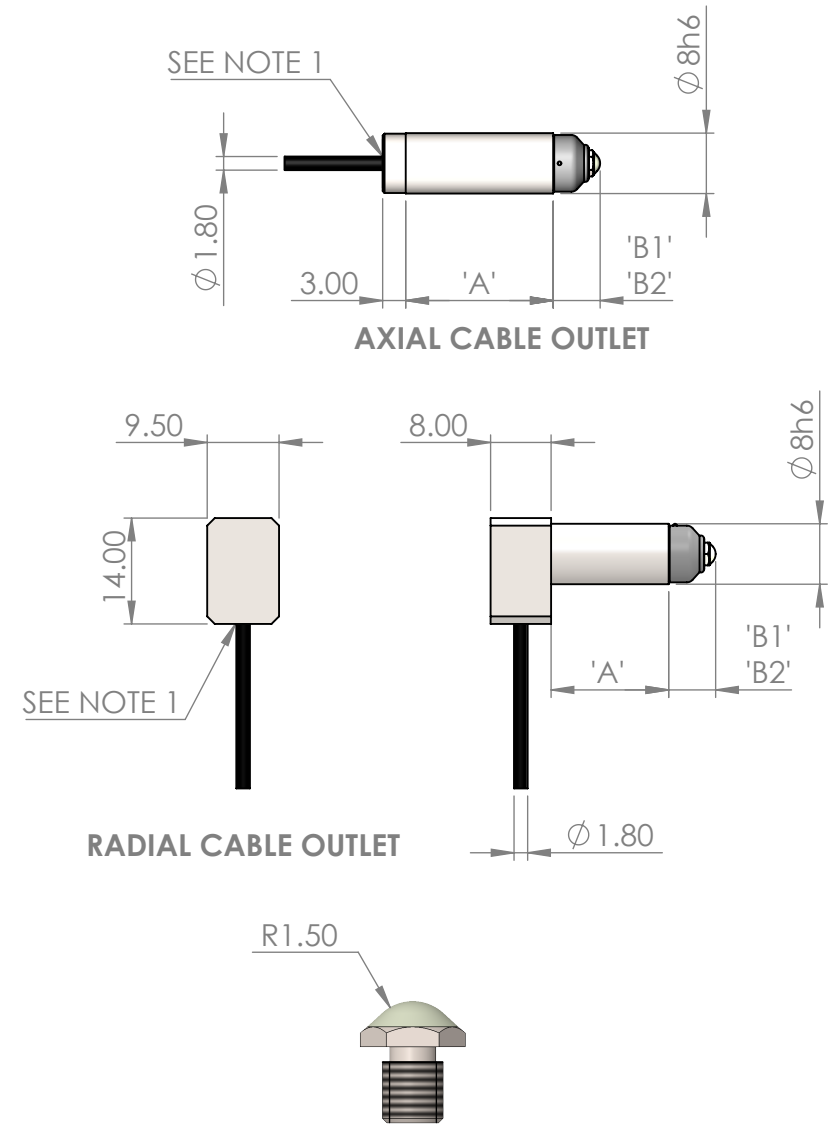

MEASUREMENT RANGE	1mm	1mm	2mm	2mm
CABLE OUTLET	AXIAL	R/A	AXIAL	R/A
DIMANSION 'A'	15.00	11.00	19.50	15.50
FULLY EXTENDED DIM. 'B1'	5.15	5.15	6.25	6.25
PRE-TRAVEL	0.15	0.15	0.15	0.15
POST-TRAVEL	0.35	0.35	0.45	0.45
FULLY RETRACTED DIM. 'B2'	3.65	3.65	3.65	3.65

3D MODEL GUIDE		
RANGE	DZ SPRING PUSH	
	AXIAL	R/A
1mm	540002-370	540002-375
2mm	540002-371	540002-376

NOTE:-

1. A SMALL FILLET OF ADHESIVE MAY BE EVIDENT IN THIS AREA.

TIPS ARE AVAILABLE IN
SYNTHETIC RUBY, SILICON NITRIDE & TUNGSTEN CARBIDE
MATERIALS.

 STEYNING WAY • BOGNOR REGIS • SUSSEX • ENGLAND • PO22 9ST	DRAWING NUMBER	TITLE	E.D.C.R.	22083
	540002-247	DZ/S - DIGITAL COMPACT SPRING PUSH	ISSUE	2
SOLARTRON PURSUES A POLICY OF CONTINUOUS DEVELOPMENT. SPECIFICATIONS IN THIS DOCUMENT MAY THEREFORE BE CHANGED WITHOUT NOTICE. DIMENSIONS ARE NOMINAL AND SPECIFIED IN MILLIMETRES				