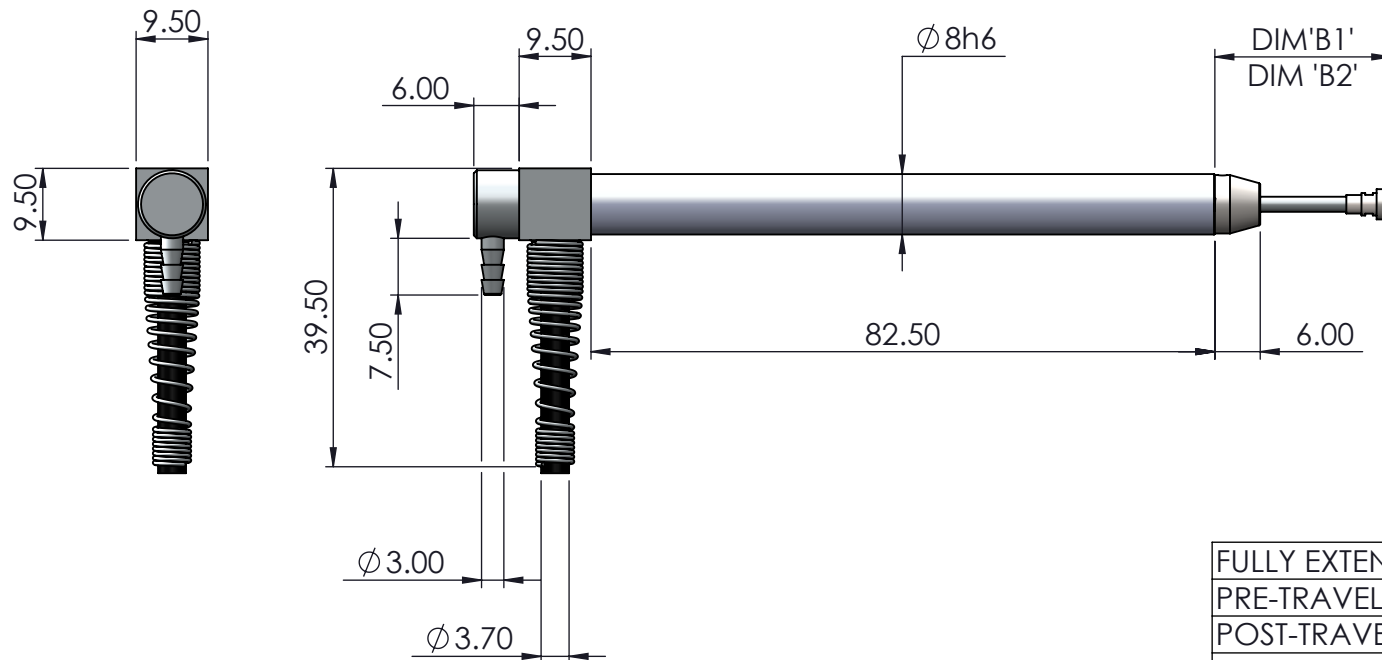

AXIAL CABLE OUTLET - DW/10/V

RADIAL CABLE OUTLET - DWR/10/V

FULLY EXTENDED DIM 'B1'	23.25
PRE-TRAVEL	0.15
POST-TRAVEL	0.85
FULLY RETRACTED DIM 'B2'	12.25